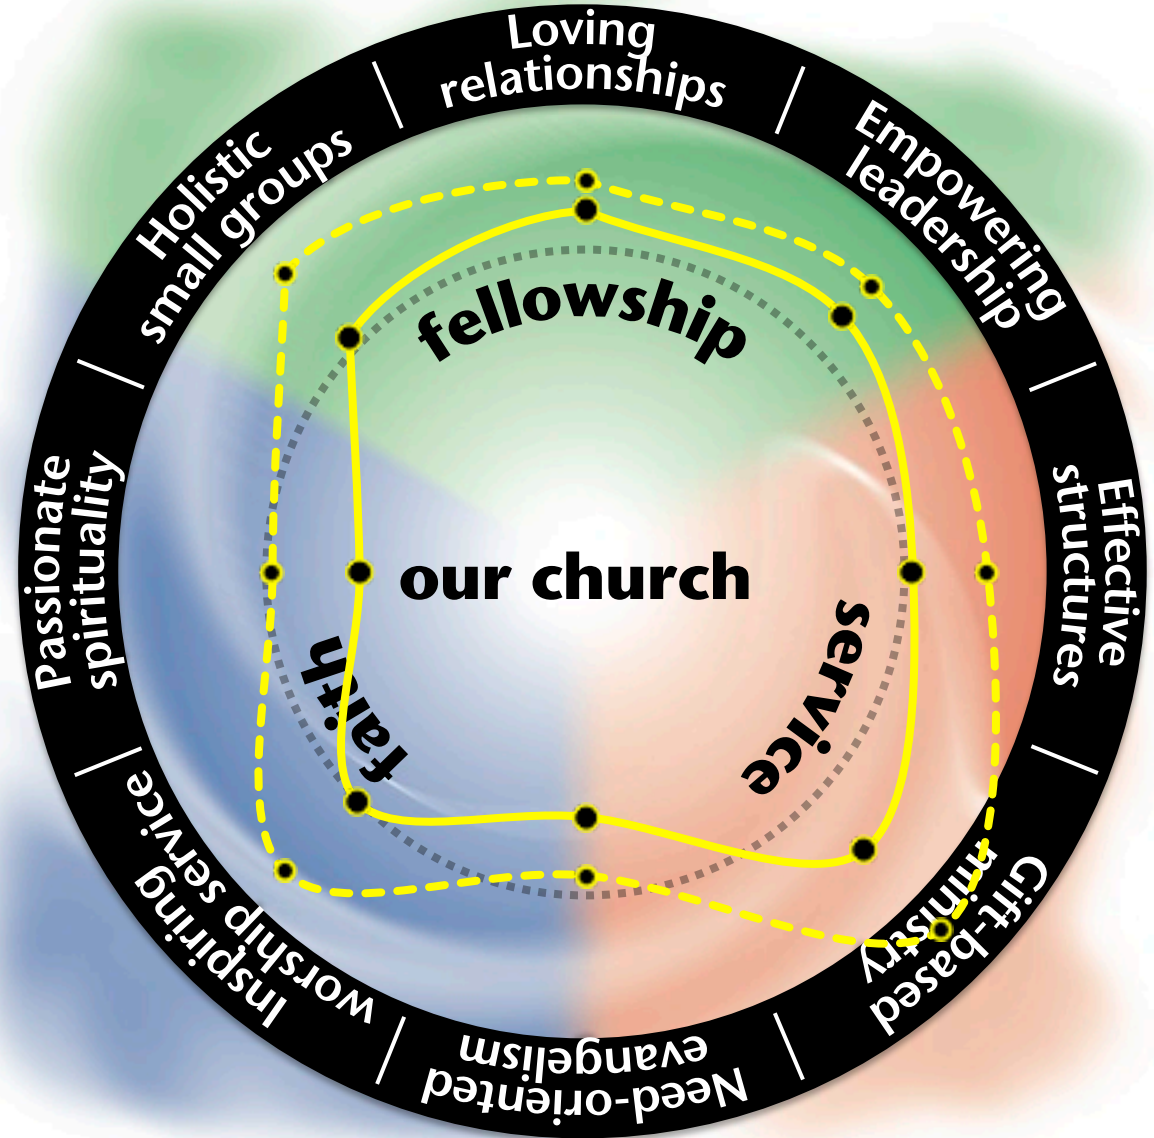

NCD *summary* guide

The progress and current church life tendency of...

St. Peter Cobourg (3)

2013 10 20

October-2013

Comes more naturally to us

- 1 Gift-based ministry
- 2 Empowering leadership
- 3 Loving relationships
- 4 Holistic small groups
- 5 Effective structures
- 6 Inspiring worship service
- 7 Need-oriented evangelism
- 8 Passionate spirituality

Does not come as naturally to us

- Our current quality characteristic tendencies
- Our previous quality characteristic tendencies
- Our current quality characteristic average